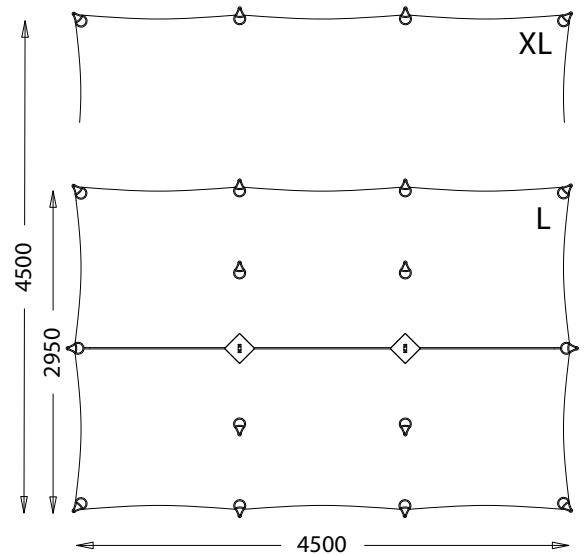

i-OVERHANG TARPS

These large, economical tarps are perfect for outdoor ed institutions and adventure travel outfitters looking for simple, reliable, field shelter for groups. i-Overhangs are designed and built to the same standard as all our other models but for i-Overhangs you supply your own guy cords, tailoring them to your use and budget. The fourteen guy attachment points follow our original tear-drop shape design providing optimum strength, far better than common triangular reinforcement patches. The guy attachments are single-layer Hypalon fabric (no cord pockets) and they are fitted with Acetal rings to dissipate the stress at the guy cord loop. The new XL size, a huge 4.5m square, also comes with doubled shock cord loops on all guy points and will be available in Spring 2011.

SPECIFICATIONS

- » 75d ripstop polyester, DWR face treatment and 3000mm HH PE back-coat.
- » Optimally-shaped, Hypalon® guy attachment strong-points with acetal rings.
- » 10 perimeter guy points plus 4 mid-panel
- » Reinforced ridge seam with 2 mid-seam, reinforced suspension loops
- » Size XL has doubled shock cord loops on all guy points, adding performance security and weight
- » Supply your own guy cord and choose lengths to suit your conditions of use
- » Colours: Sage Grey / Black trim, Sky Blue / Black Trim
- » Supplied in cylindrical bag with drawcord closure.
- » Size L: 4.5 x 2.95 metres, 1.10 kg
- » Size XL: 4.5 x 4.5 metres, 2.20 kg

Size LARGE

Size EXTRA-LARGE

NB: Illustrations are not to scale!